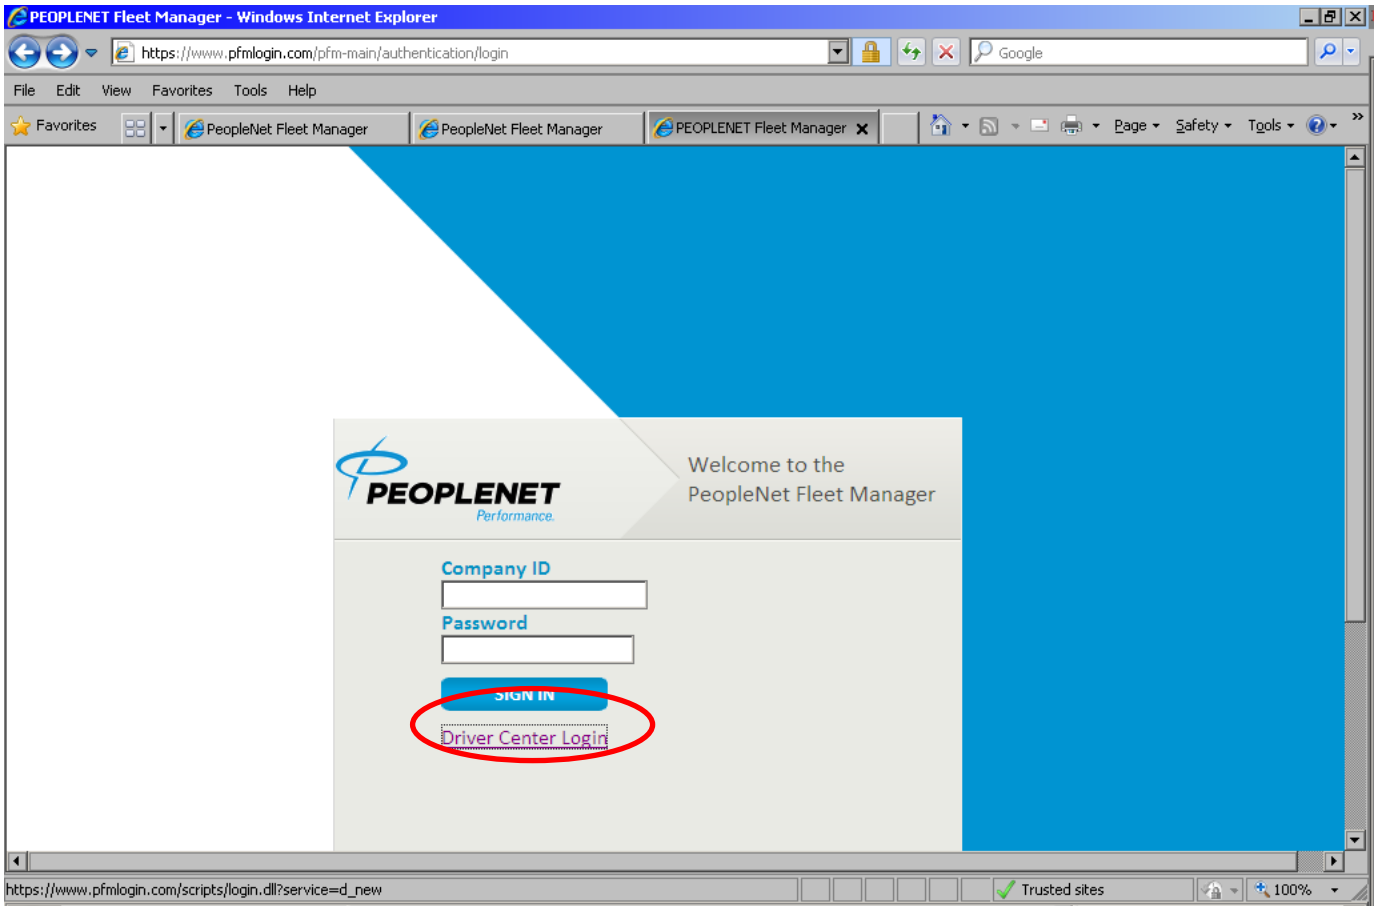

- Login to Peoplenet's Fleet Manager website, using [www.pfmlogin.com](http://www.pfmlogin.com). From there, you'll need to select the **Driver Center Login**

View Driver Log - Windows Internet Explorer